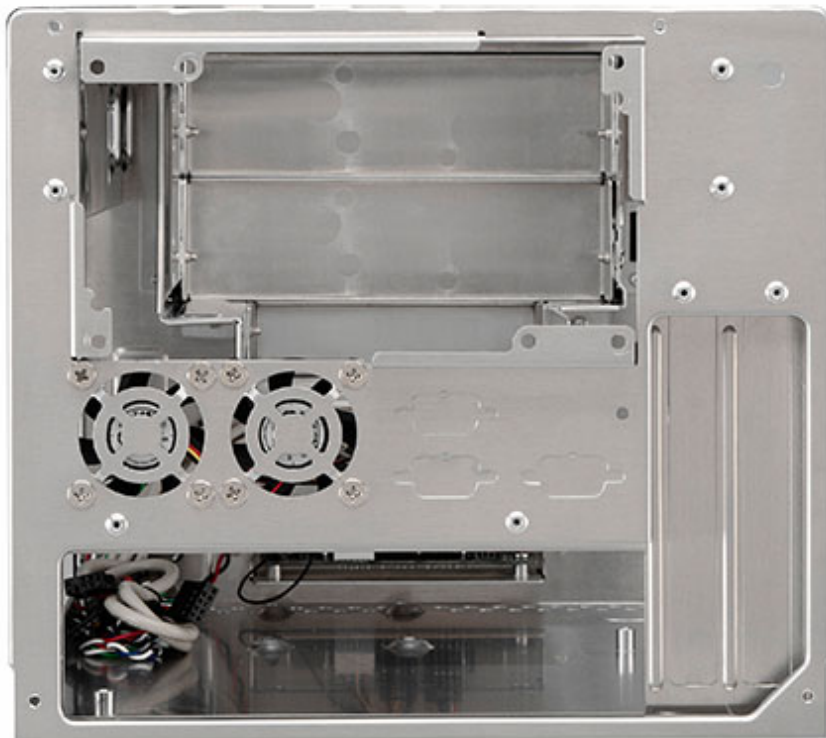

69.95 EUR
incl. 19% VAT, plus [shipping](#)

| | |
|------------------------|--|
| Model No | 6009 (250W) |
| M/B Form Factor | Mini-ITX (6.7"x 6.7") |
| Dimensions (L x W x D) | 200 x 225 x 330(mm) |
| Drive Bays | Internal 3.5*1 External 3.5*1 External 5.25*2 |
| PSU Form Factor | Internal Power Supply: 250W (230V) with 2x 40mm fan |
| Indicators | Power LED, HDD LED |
| Front I/O | Power Button, Reset Button |
| Front I/O | USB2.0*2, Audio*1, Mic*1, 1x Firewire IEEE1394 |
| Rear I/O | COM*3, 2x PCI |