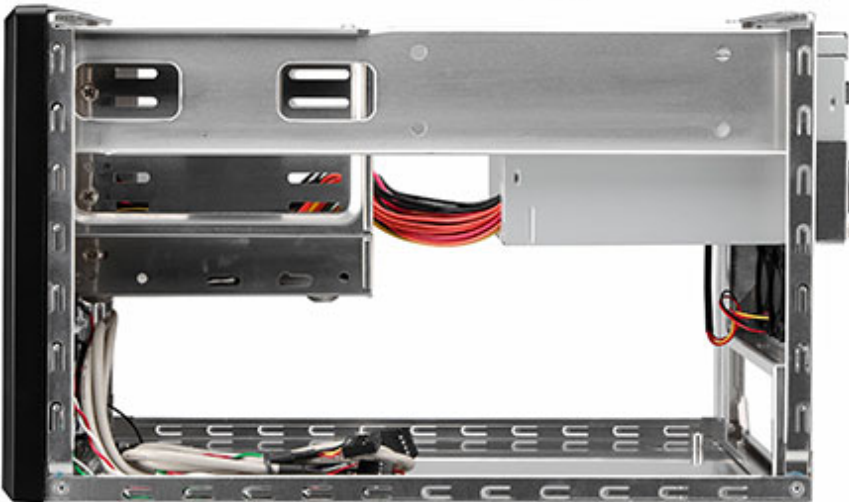

69.95 EUR
incl. 19% VAT, plus [shipping](#)

| | |
|------------------------|--|
| Model No | 6009 (250W) |
| M/B Form Factor | Mini-ITX (6.7"x 6.7") |
| Dimensions (L x W x D) | 200 x 225 x 330(mm) |
| Drive Bays | Internal 3.5*1 External 3.5*1 External 5.25*2 |
| PSU Form Factor | Internal Power Supply: 250W (230V) with 2x 40mm fan |
| Indicators | Power LED, HDD LED |
| Front I/O | Power Button, Reset Button |
| Front I/O | USB2.0*2, Audio*1, Mic*1, 1x Firewire IEEE1394 |
| Rear I/O | COM*3, 2x PCI |